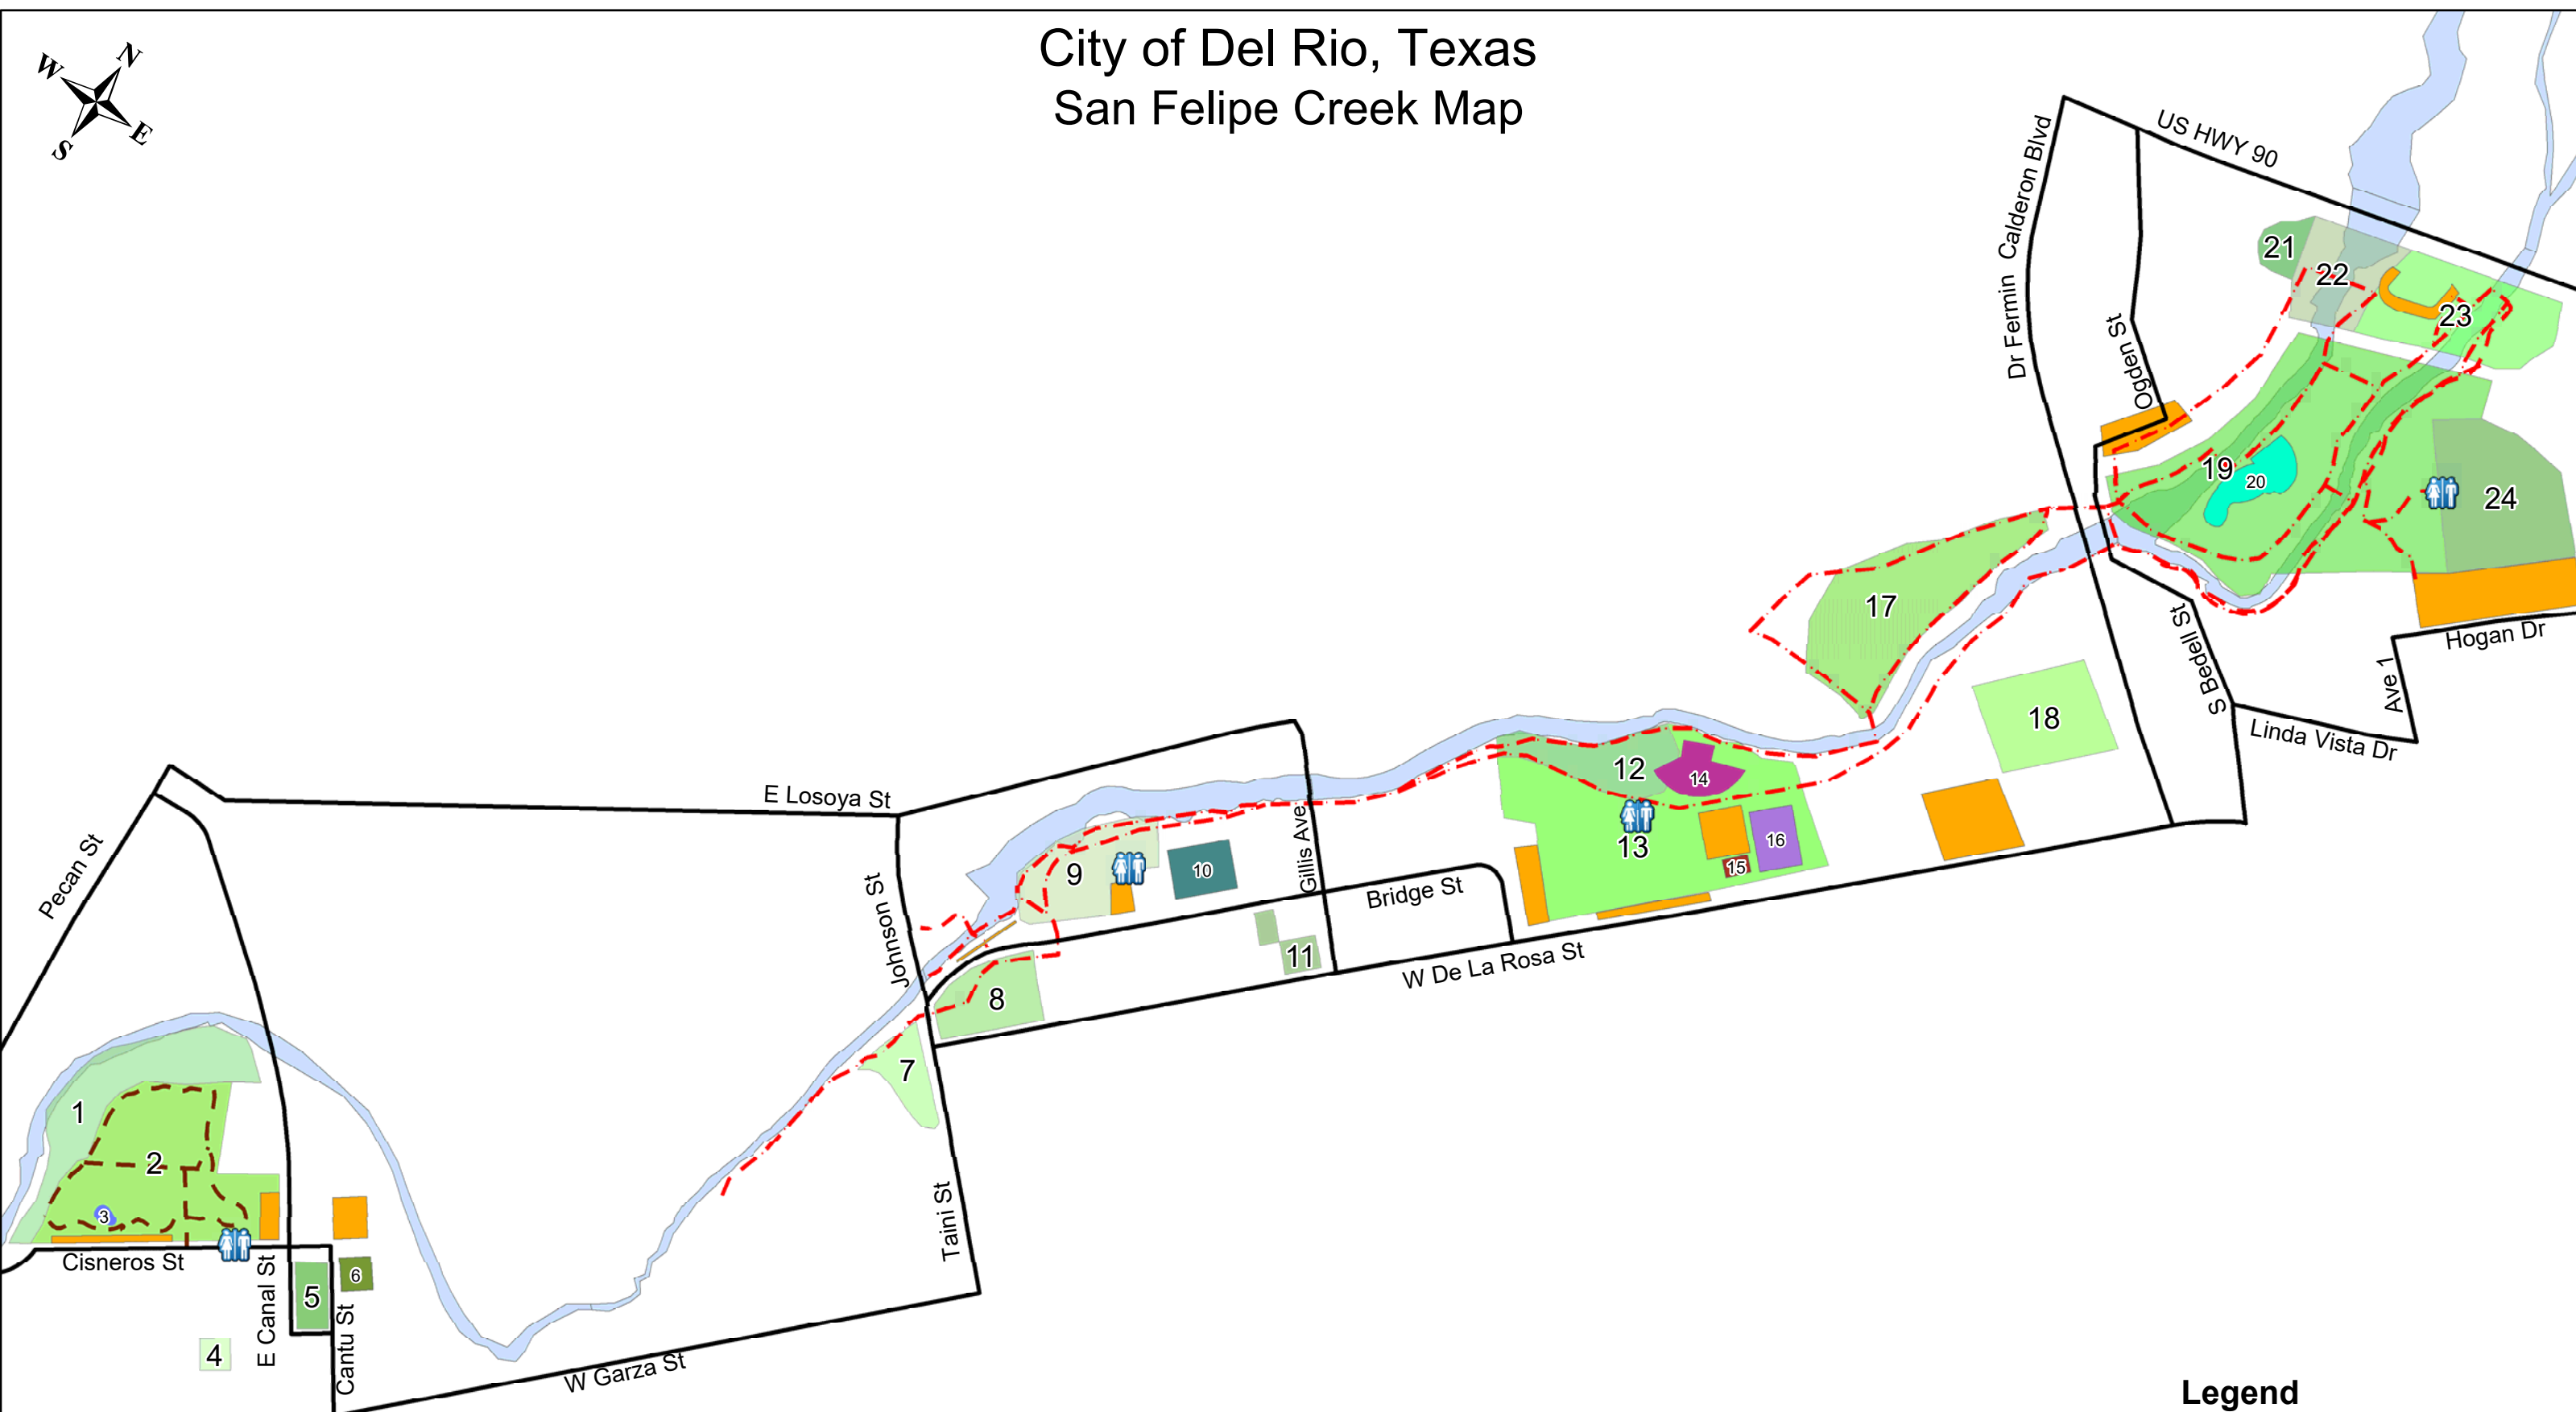

City of Del Rio, Texas San Felipe Creek Map

1	Riverside Park	5	Brown Plaza	9	San Felipe Lion's Park	13	Amphitheatre	17	Romanelli Park	21	Blue Hole Park
2	Rotary Park	6	Casa de la Cultura	10	W.I.C. Building	14	Amphitheatre Stage	18	Camp Del Rio	22	Horse Shoe Park
3	Splash Pad	7	San Felipe Lion's Hut	11	Sydney Blanks Park	15	Boys & Girls Club	19	Moore Park	23	State Park
4	Community Garden	8	Abe Barrera Park	12	Severino Park Way	16	Joe Ramos/Gym	20	Moore Park Pool	24	Hogan Park

Legend

Trails

- - - Hike and Bike Trail 2.8 miles
- - - Rotary Walking Trail 0.5 miles
- Parking